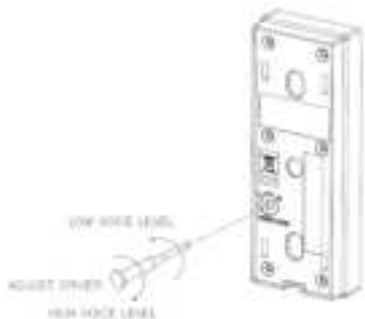

1. Part Names.

※ During a camera call/talk, the LED (BLUE) on the call button lights up

2. Package contents

3. Wiring and Installation

- ① Match the fix the whole in the wall and the fixing bracket [FIG.1]
- ② Match and connect monitor line as shown below [FIG.2]
(#1: Voice, #2: GND, #3: DC12V, #4: Video)
- ③ Adjust camera location on the wall by checking the image on monitor screen and fix its location
- ④ Connect the Door Release Connection Line as shown below [FIG.2] (#5: Open1, #6: Open2)

4. Specification

- You can adjust speaker volume using driver as shown below.
- After adjusting the volume, use the 'SHEET VOLUME' included in the accessory to close the hole before installing.

Model No.	DRC-4PIP				
Rated Voltage	12V $\overline{\text{---}}$ (Supplied from monitor)				
Wiring	4 wires(polarity)to a monitor				
	2 wires(non-polarity)to a electric door lock				
Video Transmission Standard	NTSC or PAL STANDARD.				
Sensor Type	C-MOS (COLOR) - CVBS				
Transmission	Simultaneous communication				
Minimum Illumination	0.1 Lux(within300mm)				
LED	Embedded IR LED(Night working)				
Effective Viewing Angle	136° (D)				
Operating Temperature	-30°C~+50°C				
Dimension (mm)	50(W) X 135(H) X 23(D)				
Distance between a door camera and monitor	Diameter(pie)	Ø0.5	Ø0.65	Ø0.8	Ø1
	Distance(meter)	28m	50m	70m	115m

- ※ IR LED operates in low light conditions.
In this case, the image may be displayed in black and white.
- ※ This product can be used for door lock systems that use DC power.
(Max. switching voltage and current : 2A 30V DC)