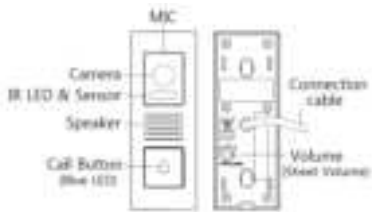

User Manual

Color Door Camera DRC-4PIP

WWW.COMMAX.COM

COMMAX Co.,Ltd.

- Thank you for purchasing COMMAX products.
- Please carefully read this User's Guide (in particular, precautions for safety) before using a product and follow instructions to use a product exactly.
- The company is not responsible for any safety accidents caused by abnormal operation of the product.

1. Part Names.

※ During a camera call/talk, the LED (BLUE) on the call button lights up

2. Package contents

3. Wiring and Installation

- ① Match the fix the whole in the wall and the fixing bracket [FIG.1]
- ② Match and connect monitor line as shown below [FIG.2]
(#1: Voice, #2: GND, #3: DC12V, #4: Video)
- ③ Adjust camera location on the wall by checking the image on monitor screen and fix its location
- ④ Connect the Door Release Connection Line as shown below [FIG.2] (#5: Open1, #6: Open2)

4. Specification

- You can adjust speaker volume using driver as shown below.
- After adjusting the volume, use the 'SHEET VOLUME' included in the accessory to close the hole before installing.

Model No.	DRC-4PIP				
Rated Voltage	12V $\overline{\text{---}}$ (Supplied from monitor)				
Wiring	4 wires(polarity)to a monitor				
	2 wires(non-polarity)to a electric door lock				
Video Transmission Standard	NTSC or PAL STANDARD.				
Sensor Type	C-MOS (COLOR) - CVBS				
Transmission	Simultaneous communication				
Minimum Illumination	0.1 Lux(within300mm)				
LED	Embedded IR LED(Night working)				
Effective Viewing Angle	136° (D)				
Operating Temperature	-30°C~+50°C				
Dimension (mm)	50(W) X 135(H) X 23(D)				
Distance between a door camera and monitor	Diameter(pie)	Ø0.5	Ø0.65	Ø0.8	Ø1
	Distance(meter)	28m	50m	70m	115m