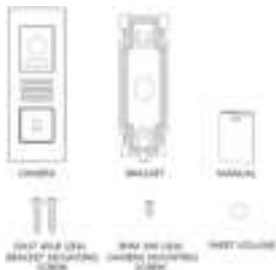

User Manual

Color Door Camera DRC-4PIP

WWW.COMMAX.COM

COMMAX Co.,Ltd.

- Thank you for purchasing COMMAX products.
- Please carefully read this User's Guide (in particular, precautions for safety) before using a product and follow instructions to use a product exactly.
- The company is not responsible for any safety accidents caused by abnormal operation of the product.

1. Part Names.

※ During a camera call/talk, the LED (BLUE) on the call button lights up

2. Package contents

3. Wiring and Installation

- ① Match the fix the whole in the wall and the fixing bracket [FIG.1]
- ② Match and connect monitor line as shown below [FIG.2]
(#1: Voice, #2: GND, #3: DC12V, #4: Video)
- ③ Adjust camera location on the wall by checking the image on monitor screen and fix its location
- ④ Connect the Door Release Connection Line as shown below [FIG.2] (#5: Open1, #6: Open2)

4. Specification

- You can adjust speaker volume using driver as shown below.
- After adjusting the volume, use the 'SHEET VOLUME' included in the accessory to close the hole before installing.

Model No.	DRC-4PIP				
Rated Voltage	12V $\overline{\text{---}}$ (Supplied from monitor)				
Wiring	4 wires(polarity)to a monitor				
	2 wires(non-polarity)to a electric door lock				
Video Transmission Standard	NTSC or PAL STANDARD.				
Sensor Type	C-MOS (COLOR) - CVBS				
Transmission	Simultaneous communication				
Minimum Illumination	0.1 Lux(within300mm)				
LED	Embedded IR LED(Night working)				
Effective Viewing Angle	136° (D)				
Operating Temperature	-30°C~+50°C				
Dimension (mm)	50(W) X 135(H) X 23(D)				
Distance between a door camera and monitor	Diameter(pie)	Ø0.5	Ø0.65	Ø0.8	Ø1
	Distance(meter)	28m	50m	70m	115m